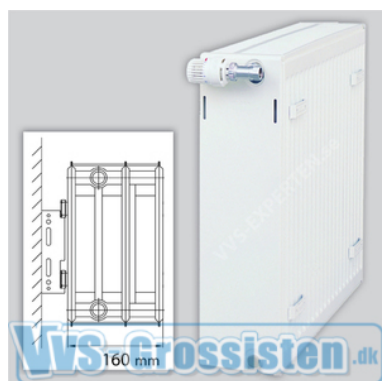

Højde 500 3-lag

320053040	HEIZRAD RADIATOR 33 500X400MM	DKK	1.023,75
320053050	HEIZRAD RADIATOR 33 500X500MM	DKK	1.023,75
320053060	HEIZRAD RADIATOR 33 500X600MM	DKK	1.023,75
320053080	HEIZRAD RADIATOR 33 500X800MM	DKK	1.093,75
320053090	HEIZRAD RADIATOR 33 500X900MM	DKK	1.266,25
320053100	HEIZRAD RADIATOR 33 500X1000MM	DKK	1.312,50
320053120	HEIZRAD RADIATOR 33 500X1200MM	DKK	1.587,50
320053140	HEIZRAD RADIATOR 33 500X1400MM	DKK	1.815,00
320053150	HEIZRAD RADIATOR 33 500X1500MM	DKK	1.962,50
320053180	HEIZRAD RADIATOR 33 500X1800MM	DKK	2.406,25
320053200	HEIZRAD RADIATOR 33 500X2000MM	DKK	2.781,25
320053250	HEIZRAD RADIATOR 33 500X2500MM	DKK	3.662,50
320053300	HEIZRAD RADIATOR 33 500X3000MM	DKK	4.081,25