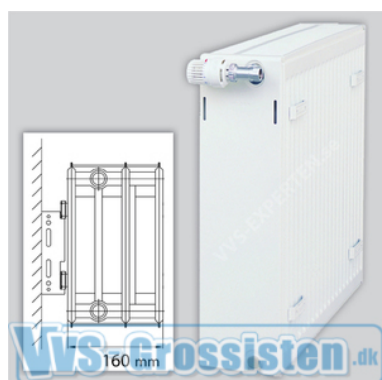

Højde 400 3-lag

320043050	HEIZRAD RADIATOR 33 400X500MM	DKK	761,25
320043060	HEIZRAD RADIATOR 33 400X600MM	DKK	743,75
320043080	HEIZRAD RADIATOR 33 400X800MM	DKK	956,25
320043100	HEIZRAD RADIATOR 33 400X1000MM	DKK	1.131,25
320043120	HEIZRAD RADIATOR 33 400X1200MM	DKK	1.362,50
320043140	HEIZRAD RADIATOR 33 400X1400MM	DKK	1.637,50
320043150	HEIZRAD RADIATOR 33 400X1500MM	DKK	1.687,50
320043160	HEIZRAD RADIATOR 33 400X1600MM	DKK	1.961,25
320043180	HEIZRAD RADIATOR 33 400X1800MM	DKK	2.006,25
320043200	HEIZRAD RADIATOR 33 400X2000MM	DKK	2.493,75
320043220	HEIZRAD RADIATOR 33 400X2200MM	DKK	2.656,25
320043250	HEIZRAD RADIATOR 33 400X2500MM	DKK	2.881,25
320043300	HEIZRAD RADIATOR 33 400X3000MM	DKK	3.631,25