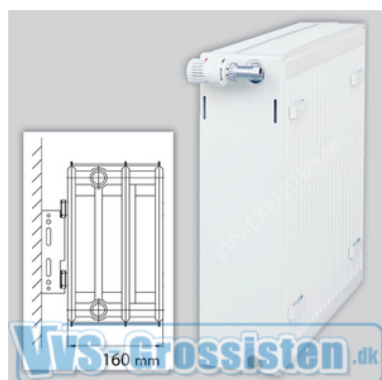

Højde 500 3-lag

320053040	HEIZRAD RADIATOR 33 500X400MM	DKK	1.023,75
320053050	HEIZRAD RADIATOR 33 500X500MM	DKK	1.023,75
320053060	HEIZRAD RADIATOR 33 500X600MM	DKK	1.023,75
320053080	HEIZRAD RADIATOR 33 500X800MM	DKK	1.093,75
320053090	HEIZRAD RADIATOR 33 500X900MM	DKK	1.266,25
320053100	HEIZRAD RADIATOR 33 500X1000MM	DKK	1.312,50
320053120	HEIZRAD RADIATOR 33 500X1200MM	DKK	1.587,50
320053140	HEIZRAD RADIATOR 33 500X1400MM	DKK	1.815,00
320053150	HEIZRAD RADIATOR 33 500X1500MM	DKK	1.962,50
320053180	HEIZRAD RADIATOR 33 500X1800MM	DKK	2.406,25
320053200	HEIZRAD RADIATOR 33 500X2000MM	DKK	2.781,25
320053250	HEIZRAD RADIATOR 33 500X2500MM	DKK	3.662,50
320053300	HEIZRAD RADIATOR 33 500X3000MM	DKK	4.081,25