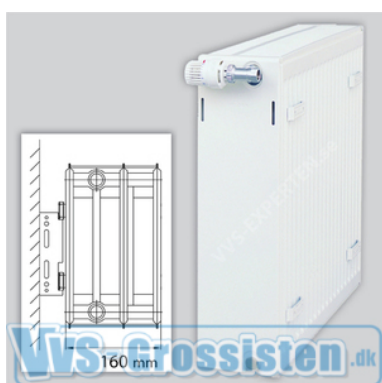

Højde 900 3-lag

320093040	HEIZRAD RADIATOR 33 900X400MM	DKK	875,00
320093050	HEIZRAD RADIATOR 33 900X500MM	DKK	1.043,75
320093060	HEIZRAD RADIATOR 33 900X600MM	DKK	1.281,25
320093070	HEIZRAD RADIATOR 33 900X700MM	DKK	1.550,00
320093080	HEIZRAD RADIATOR 33 900X800MM	DKK	1.593,75
320093090	HEIZRAD RADIATOR 33 900X900MM	DKK	1.718,75
320093100	HEIZRAD RADIATOR 33 900X1000MM	DKK	2.000,00
320093120	HEIZRAD RADIATOR 33 900X1200MM	DKK	2.437,50
320093150	HEIZRAD RADIATOR 33 900X1500MM	DKK	3.000,00
320093180	HEIZRAD RADIATOR 33 900X1800MM	DKK	3.837,50
320093200	HEIZRAD RADIATOR 33 900X2000MM	DKK	4.118,75